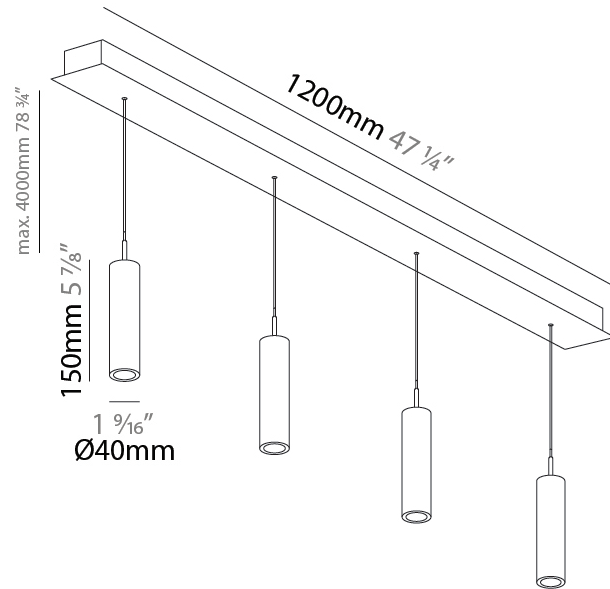

GENERAL

Series: G-Mini Channel
Subseries: G-Mini Channel Hangover
Brand: Prolight
Division: Architectural
Mounting Type: Suspension
Mounting Location: Ceiling
Subcategory: Spots

PHYSICAL

Shape: Cylinder
Diameter (mm): 40
Diameter (in): 1 9/16
Length (mm): 1200
Length (in): 47 1/4
Height (mm): 150
Height (in): 5 7/8
Light Distribution: Direct
Diffuser: Shine Ring - NOR / OPL / YEL / ORA / RED / BLU / GRN
Fixture Finish: SSR / BKV / CWI / CRY / HAB / UFT / ITA / RUA / FTG / MYG / LOD / PUS / FRO / FUP / KIA / POP / BLS / SPG / MEY / GOH / GUM / CHC / COM / ABZ / JAG / OBR / MOS / ROR
Accent Finish: NOF / COP / MIR / SSS
Fixture Material: Extruded Aluminum / Steel
Cable Details: 2,000mm/78 3/4" / 4,000mm/157 1/2" - Cable, Black, Green, Orange, Red, White

ELECTRICAL

Lamp Type: LED (Zhaga Standard)
Input Wattage (W): 39
Total Output Wattage (W): 35.4
Dimming: Non-Dimmable
Driver Included: Yes
Driver Location: Integrated
Driver Type: Constant Current - Universal
Driver Class: Class 2
Input Voltage (V): 120 - 277

LED

Color Temperature (°K): 2700 / 3000 / 3500 / 4000
Max. Delivered Lumen (lm): 2776 / 2904 / 3012 / 3080
Nominal Lumen (lm): 3878 / 4056 / 4206 / 4301
CRI: >90 CRI
Lamp Life (hrs): 50000

OPTICAL

Beam Angle: 40 / 52

RATINGS AND CERTIFICATIONS

Certified By: Certified for North American Standards
IP rating: IP20