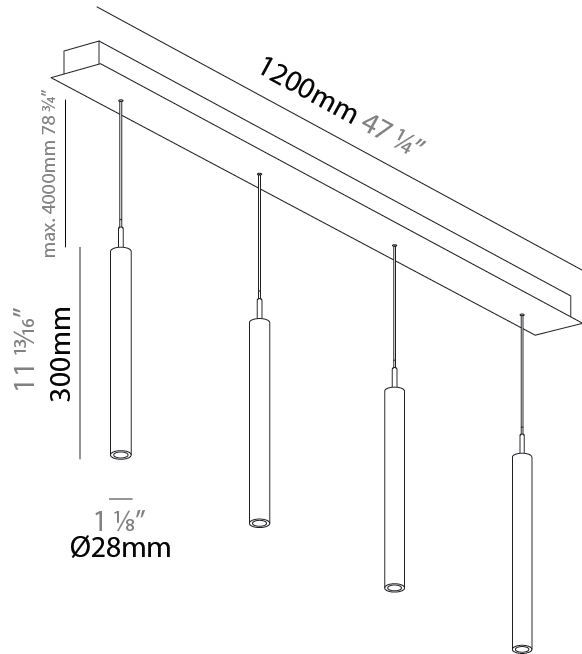

GENERAL

Series: G-Mini Channel
Subseries: G-Mini Channel Hangover
Brand: Prolight
Division: Architectural
Mounting Type: Suspension
Mounting Location: Ceiling
Subcategory: Spots

PHYSICAL

Shape: Cylinder
Diameter (mm): 28
Diameter (in): 1 1/8
Length (mm): 1200
Length (in): 47 1/4
Height (mm): 300
Height (in): 11 13/16
Light Distribution: Direct
Diffuser: Shine Ring - NOR / OPL / YEL / ORA / RED / BLU / GRN
Fixture Finish: SSR / BKV / CWI / CRY / HAB / UFT / ITA / RUA / FTG / MYG / LOD / PUS / FRO / FUP / KIA / POP / BLS / SPG / MEY / GOH / GUM / CHC / COM / ABZ / JAG / OBR / MOS / ROR
Accent Finish: NOF / COP / MIR / SSS
Fixture Material: Extruded Aluminum / Steel
Cable Details: 2,000mm/78 3/4" / 4,000mm/157 1/2" - Cable, Black, Green, Orange, Red, White

ELECTRICAL

Lamp Type: LED (Zhaga Standard)
Input Wattage (W): 16
Total Output Wattage (W): 23.7
Dimming: Tri-Mode (Non-Dimming and Phase Dimming (120Vac only) and 0-10V Dimming)
Driver Included: Yes
Driver Location: Integrated
Driver Type: Constant Current - Universal
Driver Class: Class 2
Input Voltage (V): 120 - 277

LED

Color Temperature (°K): 2700 / 3000 / 3500 / 4000
Max. Delivered Lumen (lm): 1546 / 1615 / 1705 / 1751
Nominal Lumen (lm): 1840 / 1949 / 2057 / 2112
CRI: >90 CRI
Lamp Life (hrs): 50000

OPTICAL

Beam Angle: 20 / 26 / 56

RATINGS AND CERTIFICATIONS

Certified By: Certified for North American Standards
IP rating: IP20